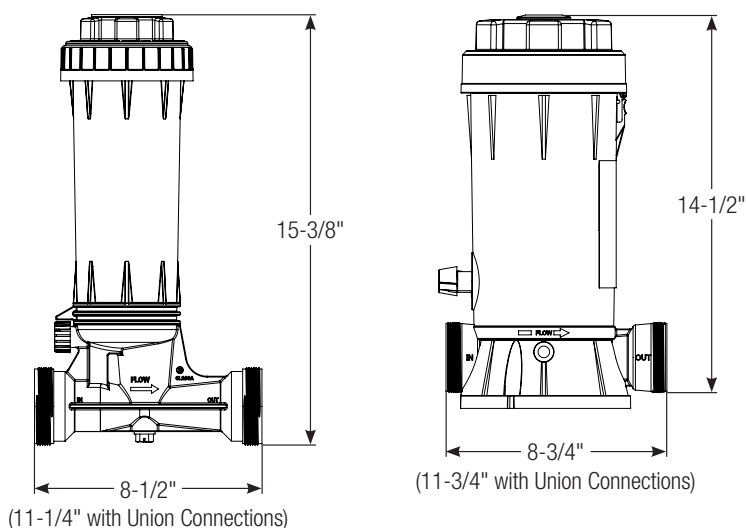

## Materials

1. Cover
2. O-Ring
3. Control Knob Assembly 1
4. Check Valve Assembly 1
5. Drain Plug with Gasket

| Model | DESCRIPTION (Pounds) |
|-------|----------------------|
| GDF1  | 4.2                  |
| GDF2  | 9                    |