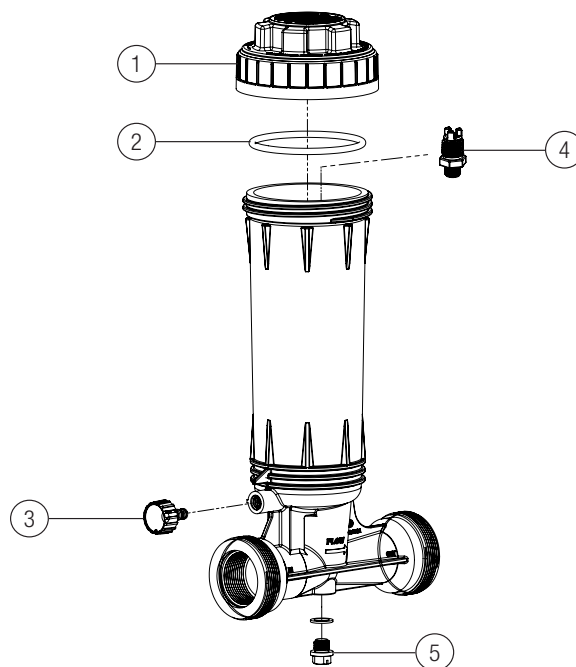

# DOSING FEEDER

Achieve superior water clarity with the Maxer Dosing Feeder. This robust automatic chemical feeder features an adjustable control dial for precise dosing, allowing you to tailor the output to your specific pool or spa requirements. Built from high-quality, corrosion-resistant materials, it offers a reliable, low-maintenance solution for modern filtration systems.

## Maximum Rated Output

| Control Position | Chlorine Pounds Per Day |
|------------------|-------------------------|
| Pool 100%        | 2.30                    |
| Pool 50%         | 0.63                    |
| Spa 100%         | 4.60                    |
| Spa 50%          | 0.48                    |

## Materials

1. Cover
2. O-Ring
3. Control Knob Assembly 1
4. Check Valve Assembly 1
5. Drain Plug with Gasket

| Model | DESCRIPTION (Pounds) |
|-------|----------------------|
| GDF1  | 4.2                  |
| GDF2  | 9                    |