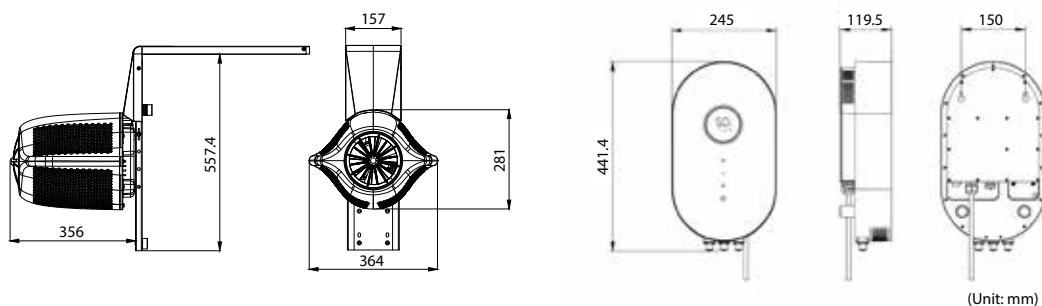

## CONTROLLER

Model	Power (KW)	Supply Voltage (V/Hz)	IP Rating	Dimension	External Control
P200	0.9	220-240V 50/60Hz	IP45	(L) 441.4mm (M) 245mm (H) 119.5mm	Remote/WIFI/ RS485
P240	1.25				

**MAXER**  
GENUINE POOL EXPERIENCE