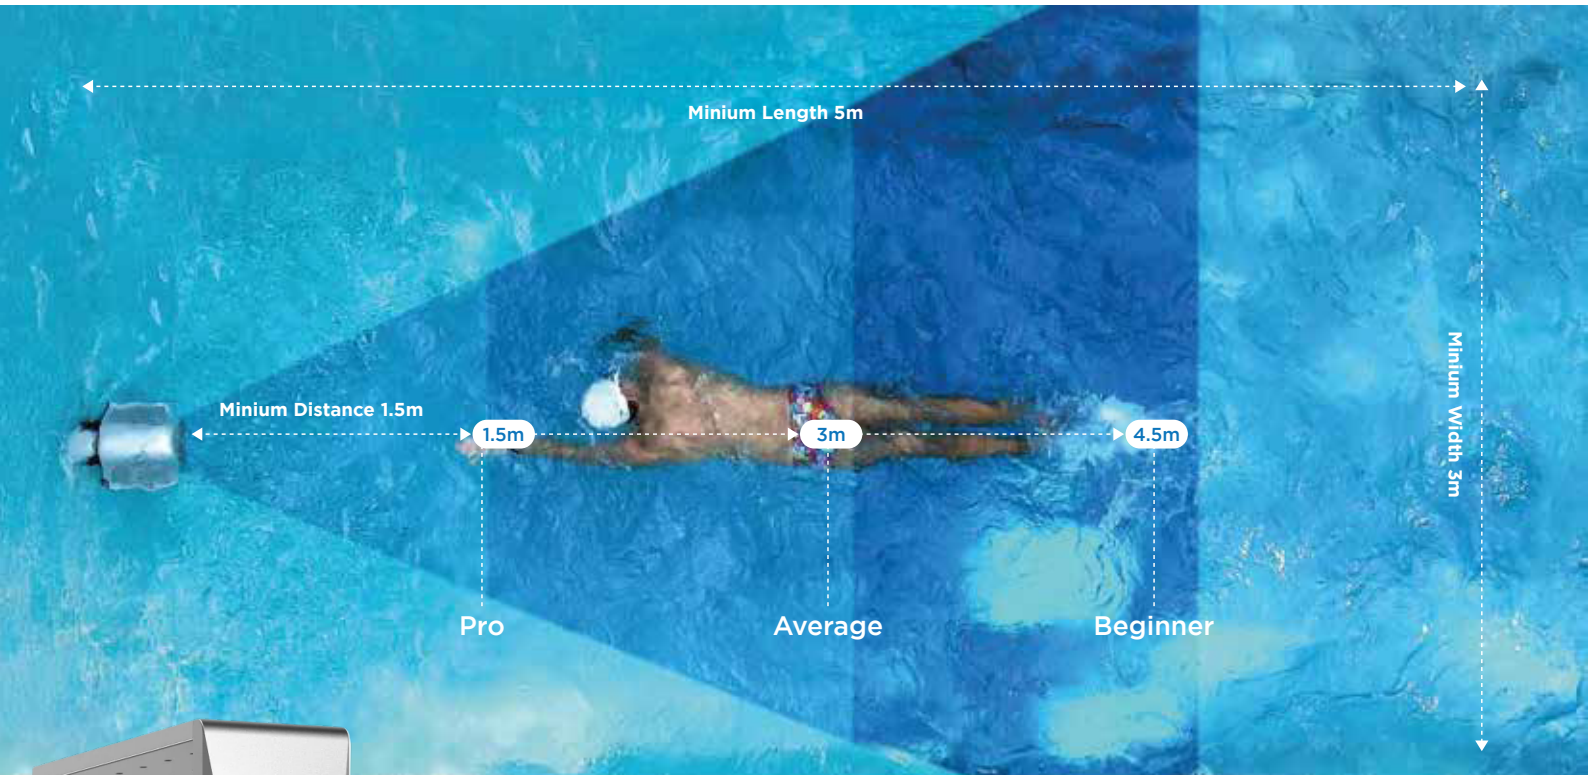

MEXER
GENUINE POOL EXPERIENCE

SWIMTRAINER Powered by iGarden

The **iGarden Swim Jet P Series** is an advanced counter-current system that transforms home pools into professional training or family fun zones. Powered by **Full-Inverter technology** and a **PMSM motor**, it delivers a powerful, smooth, and highly efficient water flow.

Delivers Class-leading Water Flow

InverTurbo Tech

Delivers exceptional water flow of up to 240 m³/h, providing an intense and exhilarating wave experience.

Next-Gen PMSM Motor

With up to 1200W (1.6 HP) output for unmatched power

Patented Flow Channel

Engineered hydrodynamics deliver up to 1100 GPM

Easy Setup's

Plug & Play

Experience effortless installation suitable for both DIY enthusiasts and professionals. A clean, reliable, and high-efficiency solution designed for immediate use.

Deck-Friendly Mount (Optional)

Preserve the structural integrity of your pool deck. All hardware secures directly into the mounting plate, ensuring the surrounding surface remains pristine and intact.