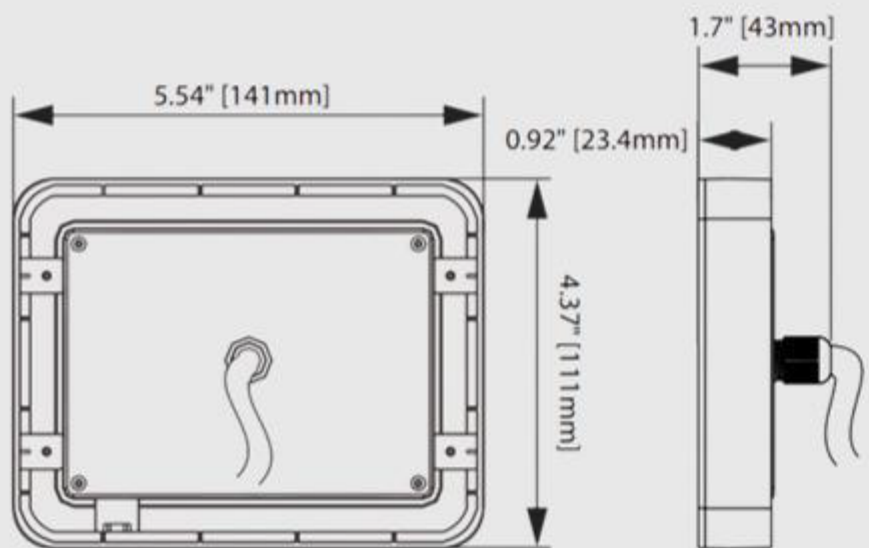

- TIME: Session timer control
- NORMAL LIGHT: CUSTOM AMBIENT LIGHTING
- TEMP: Precise temperature control