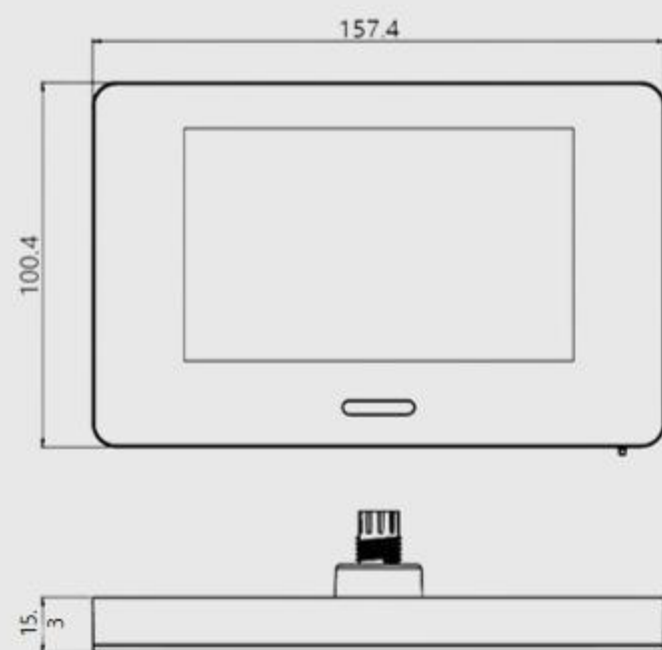

- APP CONTROL
- SAFETY LOCK
- USER PREFER MODE
- ECO
- TIME
- RGB LIGHT
- TEMP
- BLUETOOTH MUSIC