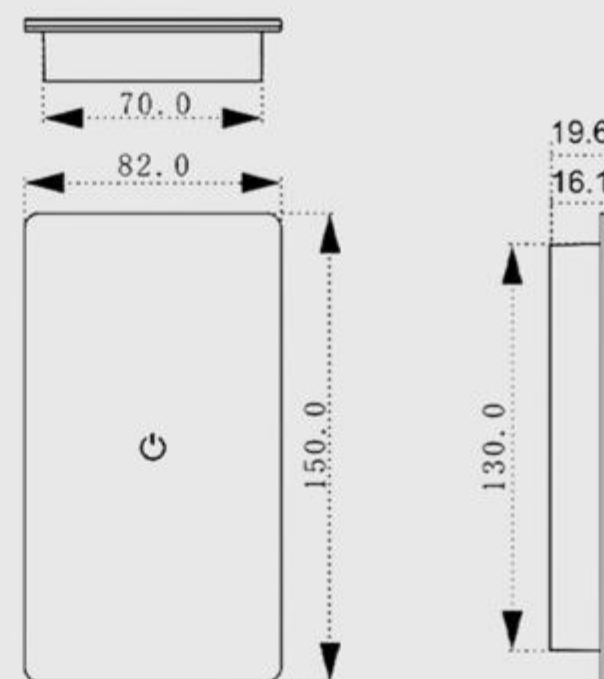

GY101

Digital control panel
(waterproof)

- Light
- APP (optional)
- Preset start time
- Sauna TEMP. setting
- Working time setting
- Bluetooth Music
- RGB Light