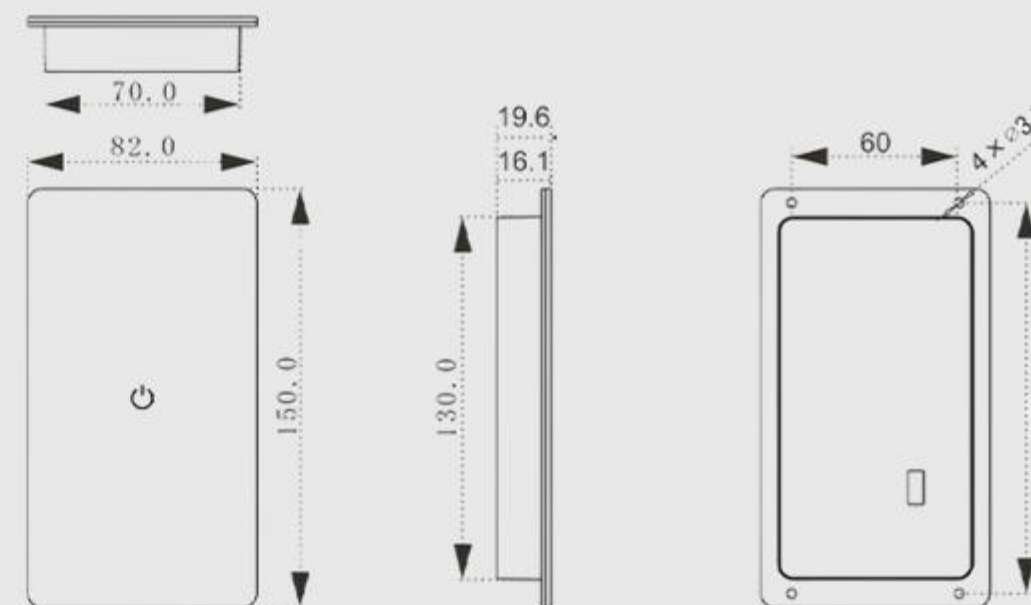

GY20

All-in-One Panel for Dry Steam and Infrared Function

- Light
- APP (optional)
- Preset start time
- Sauna TEMP. setting
- Working time setting