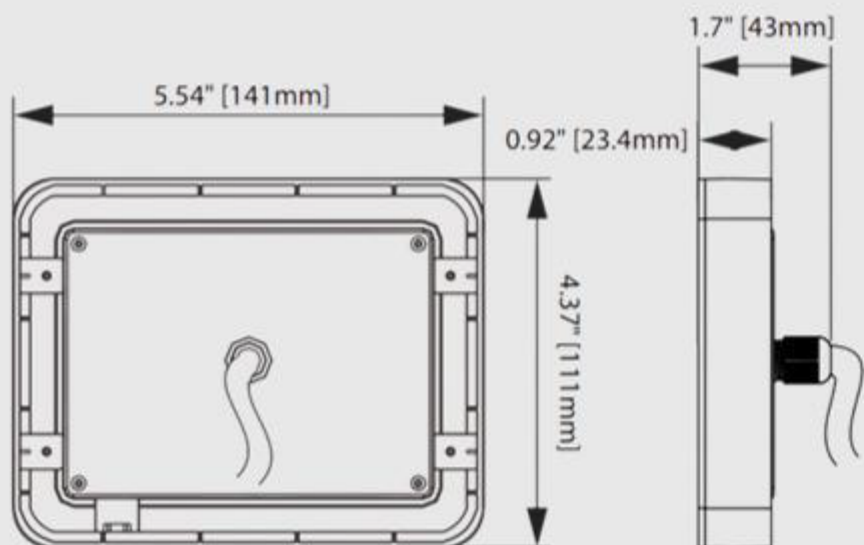

- Steam Function
- Sauna Function
- Color Light Function
- Temperature Adjustment
- Time Adjustment
- Humidity Adjustment
- Drainage Function
- Internal Circulation Function
- Light Function